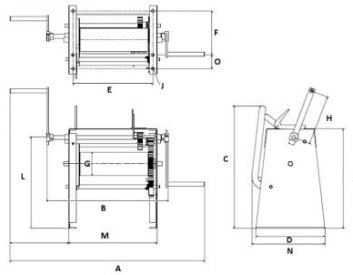

659 winch, capacity 2000 kg

Pulling crab winch, gear type 2000 kg.

Use:

- Pulling/Hauling operations only
- Anchorage of barges for river sailing
- Anchorage and movement of barges, boats...
- Doors manoeuvring
- Pulling work requiring long lengths of rope
- Pulling/hauling of vehicles, wagons, vessels...

Technical properties

- Steel chassis and drum.
- Rugged and tested mechanical construction.
- Straight cut gearing, high tensile steel.
- Manual band brake (lever or wheel).
- Two speeds.
- Large rope capacities.
- Standard crank handle.
- Options: manoeuvring hand wheel and marine painting, consult us.

Technical characteristics of 659 winch, capacity 2000 kg

References	6592000
Capacity 1st layer kg	2900
Capacity top layer kg	2000
Nb of layers	5
Wire rope cap. 1st layer m	25
Wire rope cap. top layer m	169
Travel/crank revolution mm	78
Wire rope Ø mm	10
Weight (without wire rope) kg	110

Dimensions

References	6592000
A mm	1415
B mm	895
E mm	580
F mm	320
G mm	168
H mm	360
J mm	20,5
L mm	660
M mm	645
N mm	520
O mm	100
P mm	500

Technical characteristics of the other models of the range

References	659600	6591500	6592000	6593000	6595000
Capacity 1st layer kg	900	2000	2900	4100	7500
Capacity top layer kg	600	1500	2000	3000	5000
Nb of layers	8	4	5	4	5
Wire rope cap. 1st layer m	32	23	25	27	33
Wire rope cap. top layer m	346	112	169	138	223
Travel/crank revolution mm	88.5	90	78	88	44
Wire rope Ø mm	5	8	10	11.5	16
Weight (without wire rope) kg	70	85	110	170	360