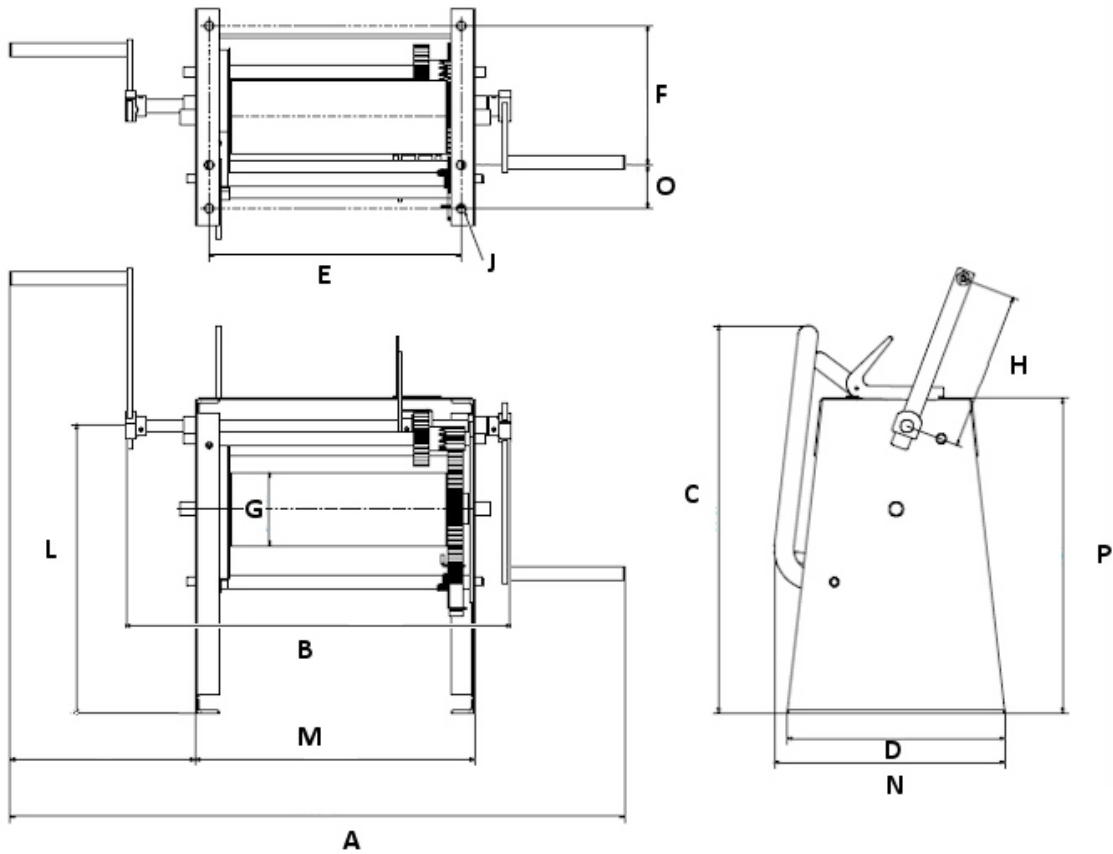

659 winch, capacity 2000 kg

Pulling crab winch, gear type 2000 kg.

Use:

- Pulling/Hauling operations only
- Anchorage of barges for river sailing
- Anchorage and movement of barges, boats...
- Doors manoeuvring
- Pulling work requiring long lengths of rope
- Pulling/hauling of vehicles, wagons, vessels...

Technical properties

- Steel chassis and drum.
- Rugged and tested mechanical construction.
- Straight cut gearing, high tensile steel.
- Manual band brake (lever or wheel).
- Two speeds.
- Large rope capacities.
- Standard crank handle.
- Options: manoeuvring hand wheel and marine painting, consult us.

Technical characteristics of 659 winch, capacity 2000 kg

References	6592000
Capacity 1st layer kg	2900
Capacity top layer kg	2000
Nb of layers	5
Wire rope cap. 1st layer m	25
Wire rope cap. top layer m	169
Travel/crank revolution mm	78
Wire rope Ø mm	10
Weight (without wire rope) kg	110

Dimensions

References	6592000
A mm	1415
B mm	895
E mm	580
F mm	320
G mm	168
H mm	360
J mm	20,5
L mm	660
M mm	645
N mm	520
O mm	100
P mm	500

Technical characteristics of the other models of the range

References	659600	6591500	6592000	6593000	6595000
Capacity 1st layer kg	900	2000	2900	4100	7500
Capacity top layer kg	600	1500	2000	3000	5000
Nb of layers	8	4	5	4	5
Wire rope cap. 1st layer m	32	23	25	27	33
Wire rope cap. top layer m	346	112	169	138	223
Travel/crank revolution mm	88.5	90	78	88	44
Wire rope Ø mm	5	8	10	11.5	16
Weight (without wire rope) kg	70	85	110	170	360